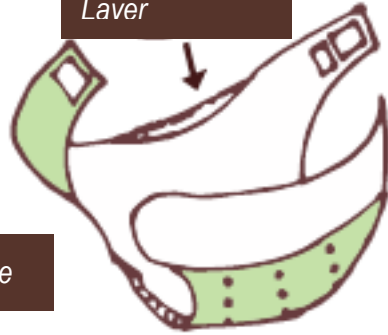

*Easy-Close Tab
Holds Dirty Diapers
Shut (Easy-Close
Diapers Only)*

*Luxuriously Soft
Organic Inner
Layer*

*Soft Front Waistline
Fabric~ (Velcro Diapers)*

Comfort Fitted Elastic at Back Waistline

*Breathable & Soft Waterproof Outer Layer~
So no extra diaper cover's needed!*

Form Fitted Leg Elastic

*Adjust Rise & Size As Your
Baby Grows Using Front Snaps*

One Diaper Birth to Potty Training! Fits (7-35 lbs.)